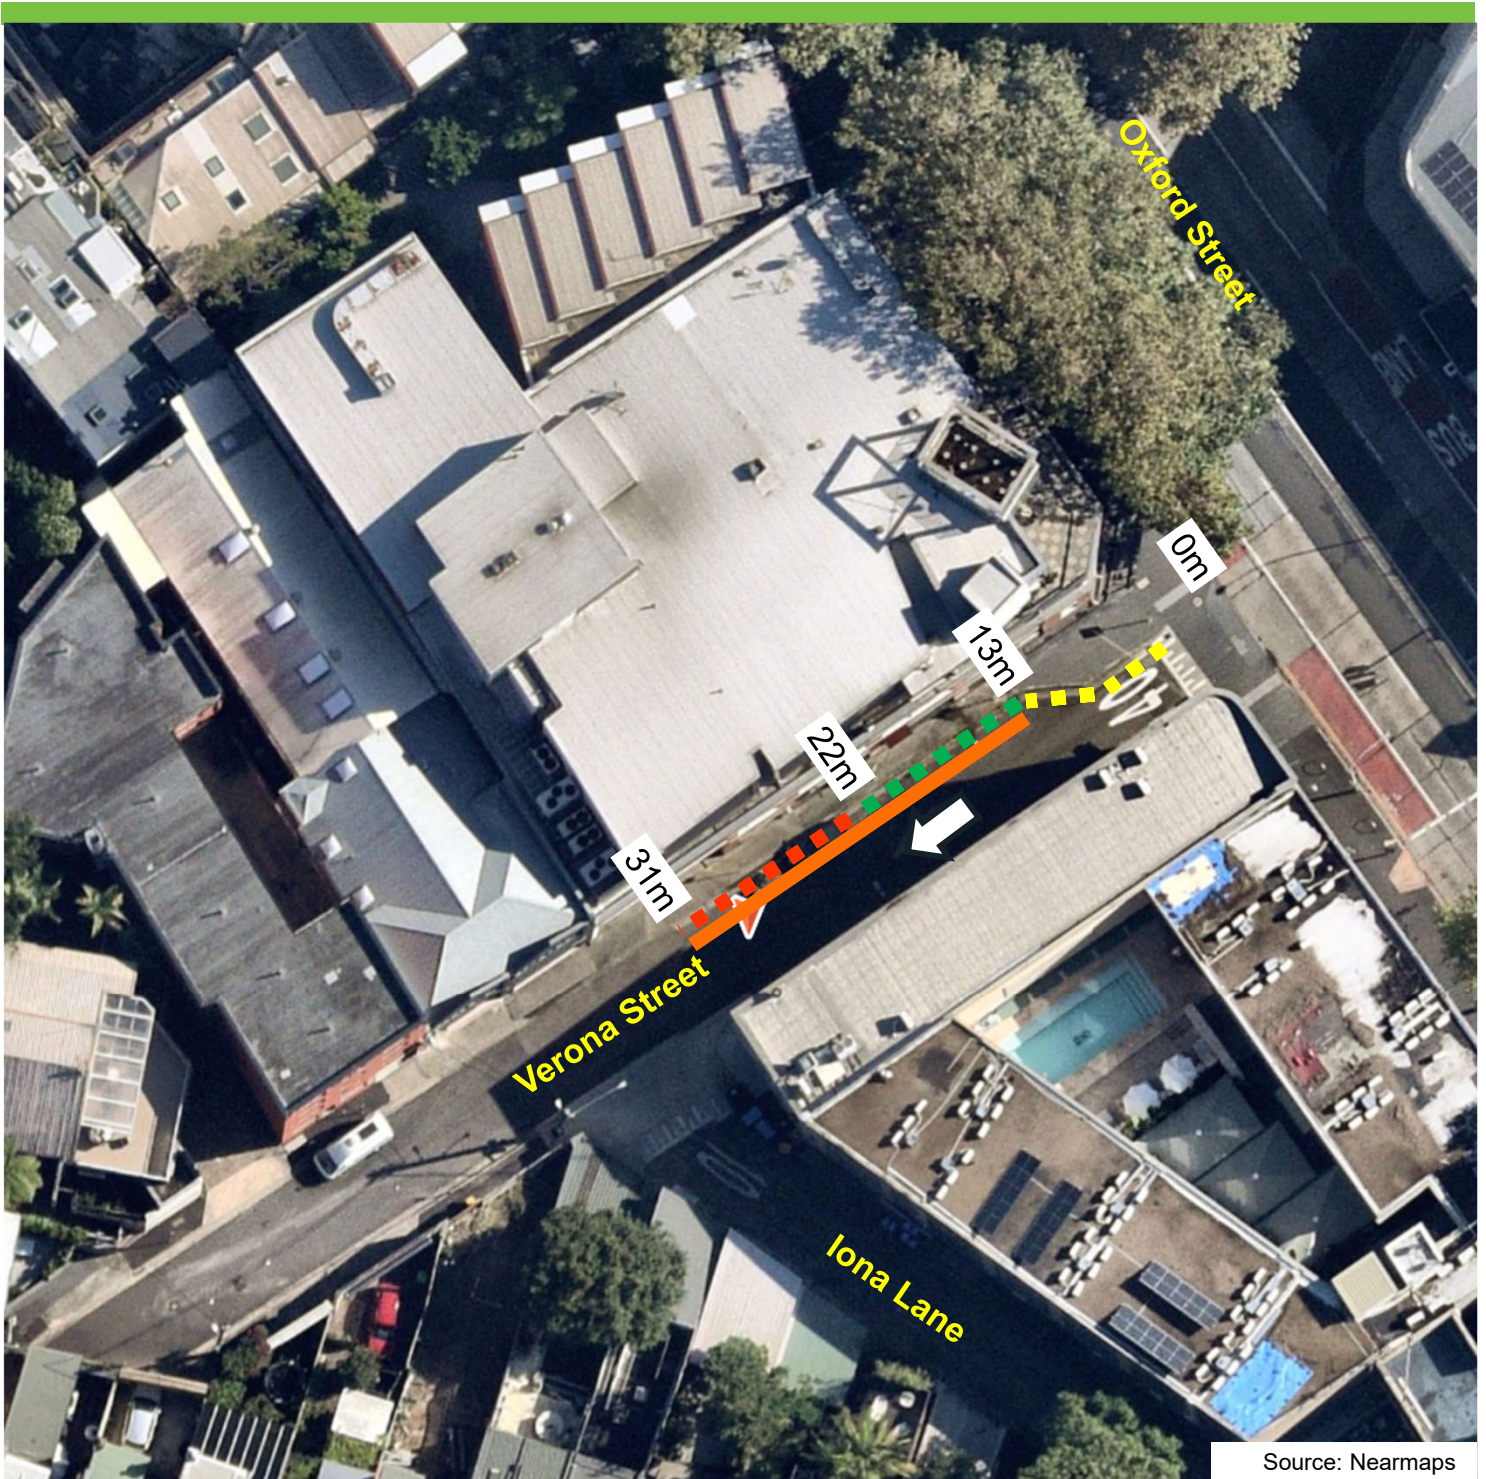

## Verona Street, Paddington Proposed Works Zone

Source: Nearmaps

### Existing

- ■ ■ "No Stopping"
- ■ ■ "No Parking 8.30am-6pm Mon-Fri, 8.30am-12.30pm Sat"
- ■ ■ "1/2P 8.30am-6pm Mon-Fri, 8.30am-12.30pm Sat"

### Proposed

- "Works Zone 7.30am-5.30pm, Mon-Fri, 7.30am-3.30pm Sat"